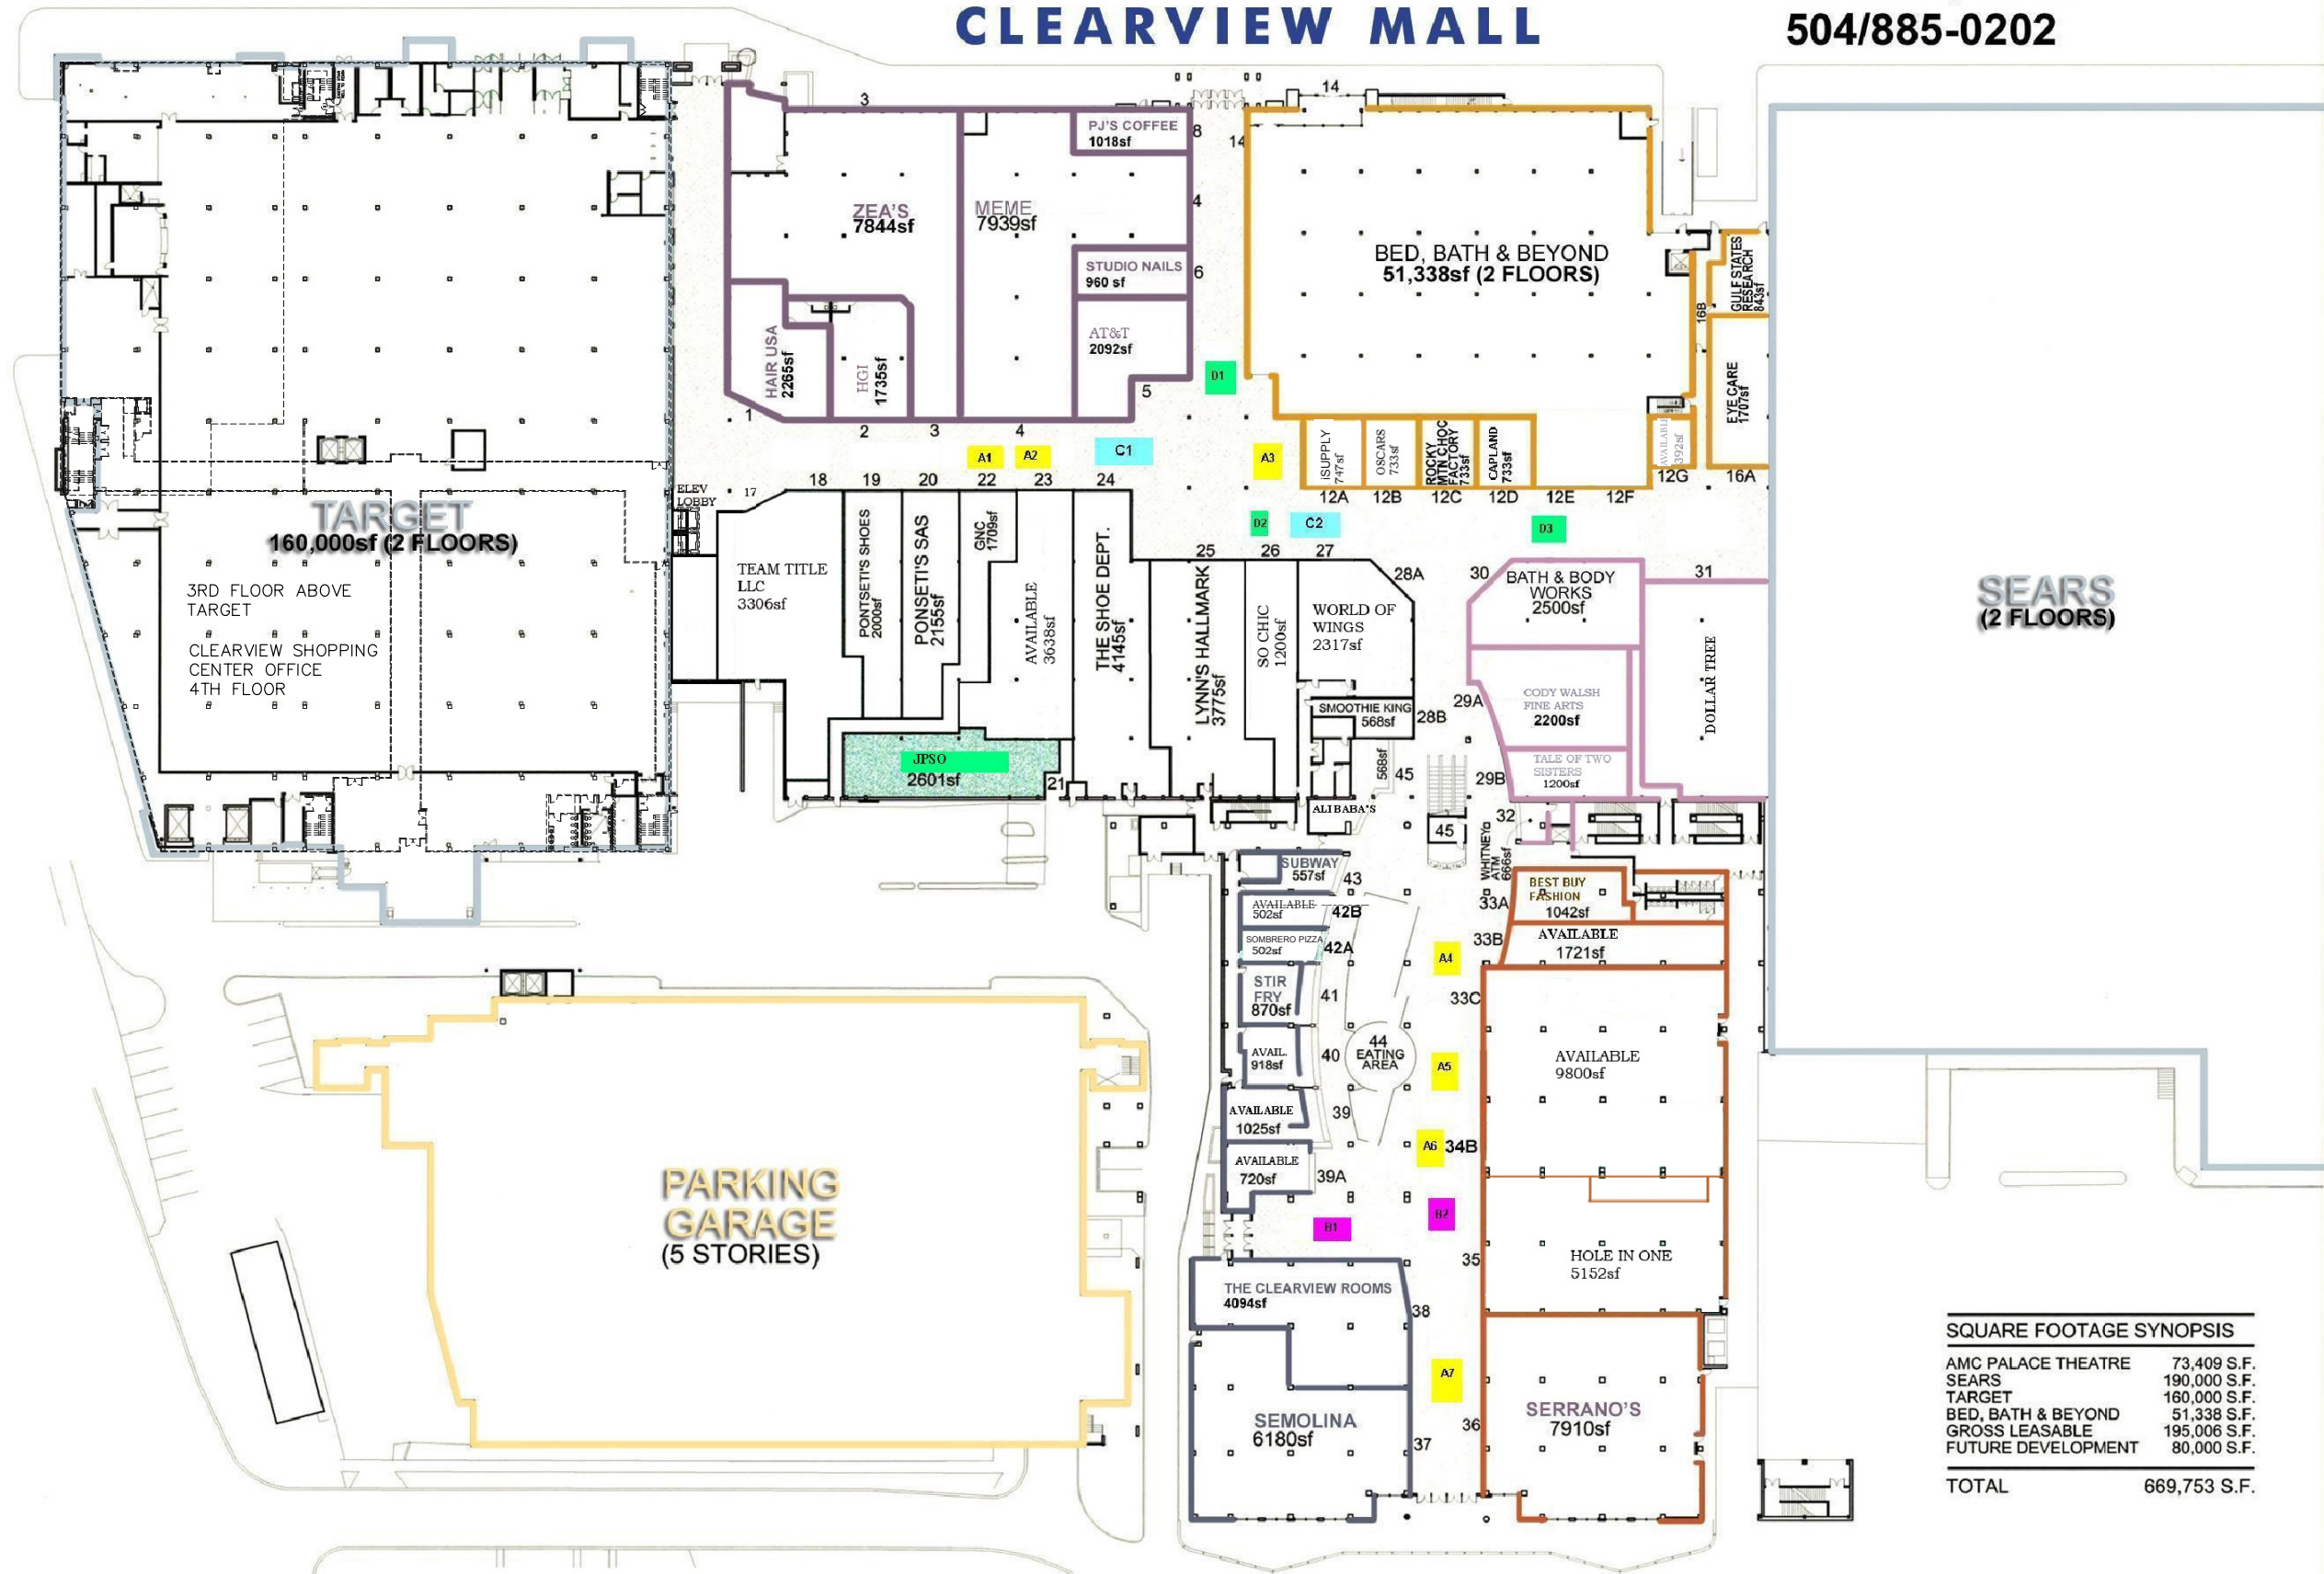

CLEARVIEW MALL

4436 Veterans Blvd.
Metairie, 70002
504/885-0202

SQUARE FOOTAGE SYNOPSIS

AMC PALACE THEATRE	73,409 S.F.
SEARS	190,000 S.F.
TARGET	160,000 S.F.
BED, BATH & BEYOND	51,338 S.F.
GROSS LEASABLE	195,006 S.F.
FUTURE DEVELOPMENT	80,000 S.F.
TOTAL	669,753 S.F.

MALL FIRST FLOOR